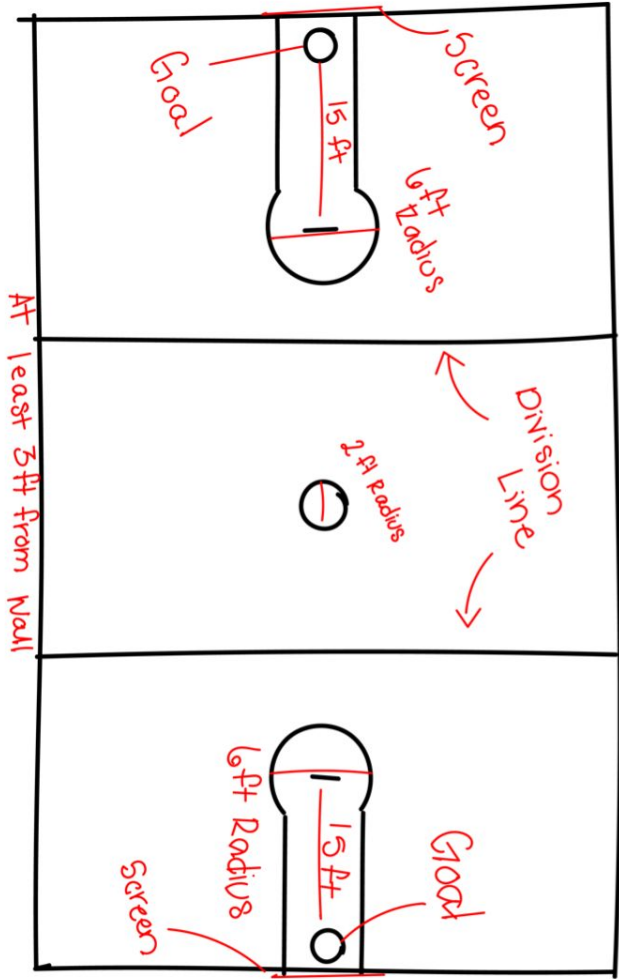

# Framing Meaning

Hannah Bauer

Genre

# Semantic Unit

# Stereotype

institution

Discourse

Myth

CONVERSE

ALL

STAR

BE